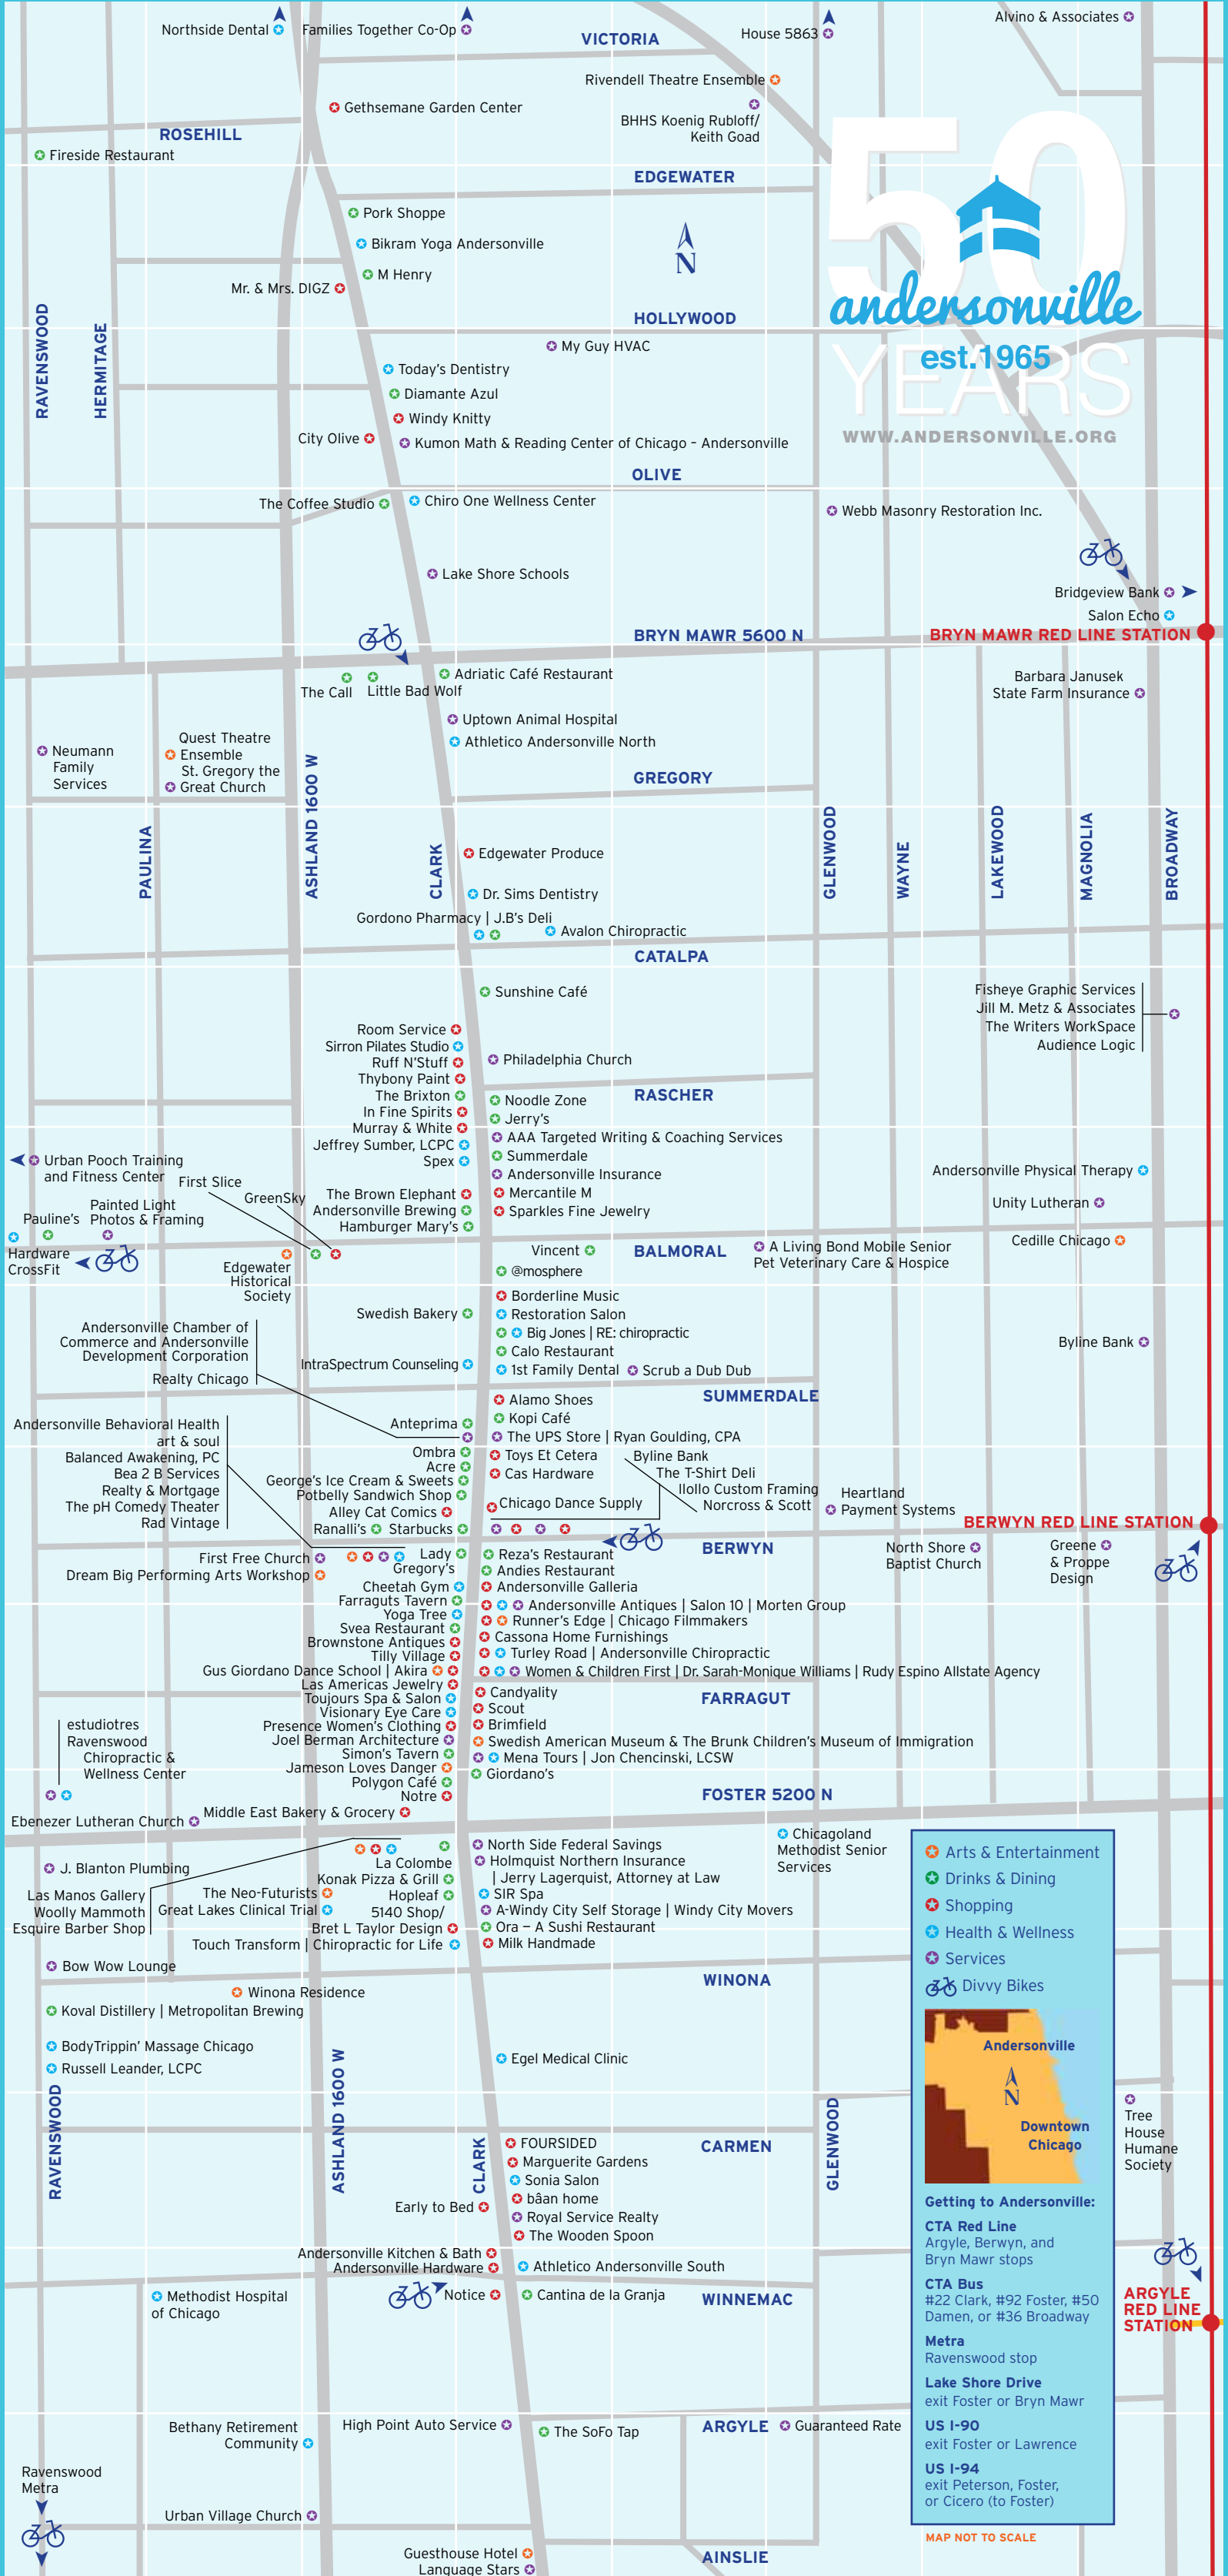

50 andersonville est. 1965 YEARS

WWW.ANDERSONVILLE.ORG

Arts & Entertainment
Drinks & Dining
Shopping
Health & Wellness
Services
Divvy Bikes

Getting to Andersonville:
CTA Red Line
 Argyle, Berwyn, and Bryn Mawr stops
CTA Bus
 #22 Clark, #92 Foster, #50 Damen, or #36 Broadway
Metra
 Ravenswood stop
Lake Shore Drive
 exit Foster or Bryn Mawr
US I-90
 exit Foster or Lawrence
US I-94
 exit Peterson, Foster, or Cicero (to Foster)

MAP NOT TO SCALE